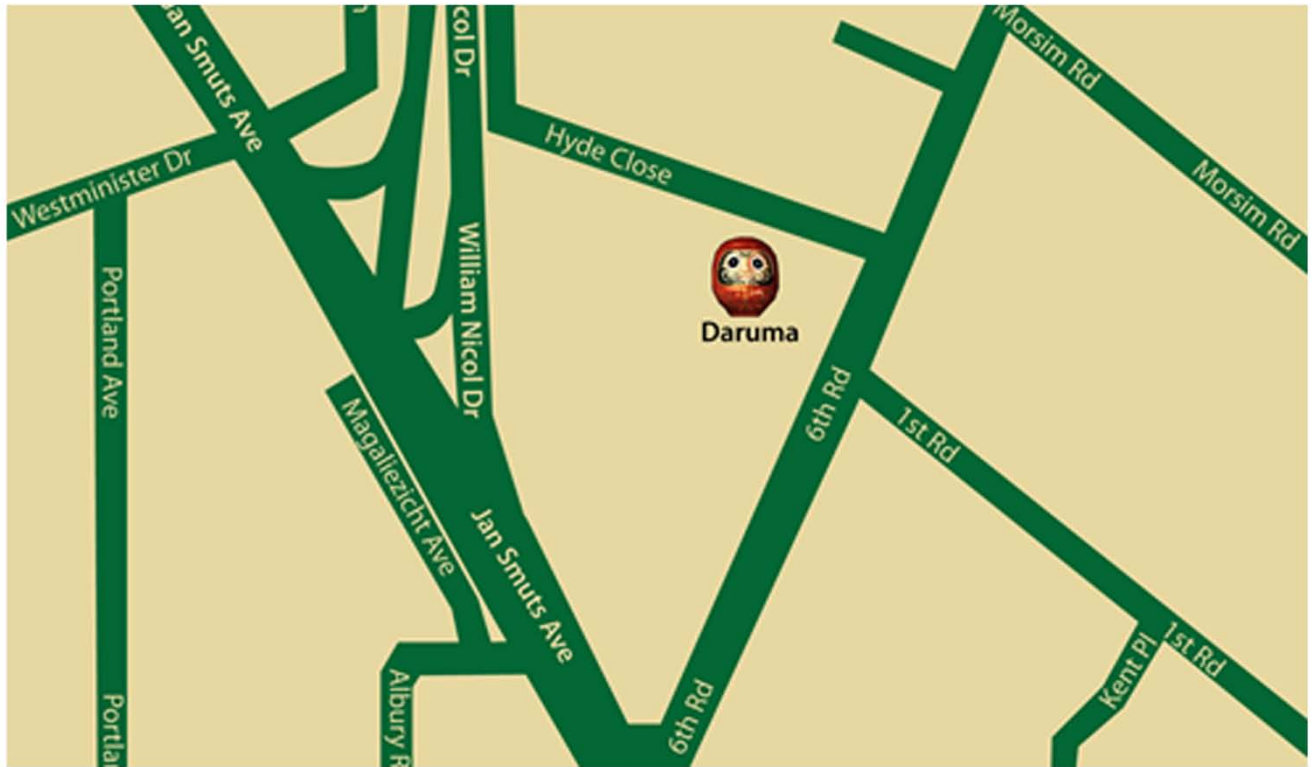

DARUMA

Map for Daruma Hyde Park

Daruma Japanese restaurant

Tel:/Fax: +27 31 337 0423

info@daruma.co.za