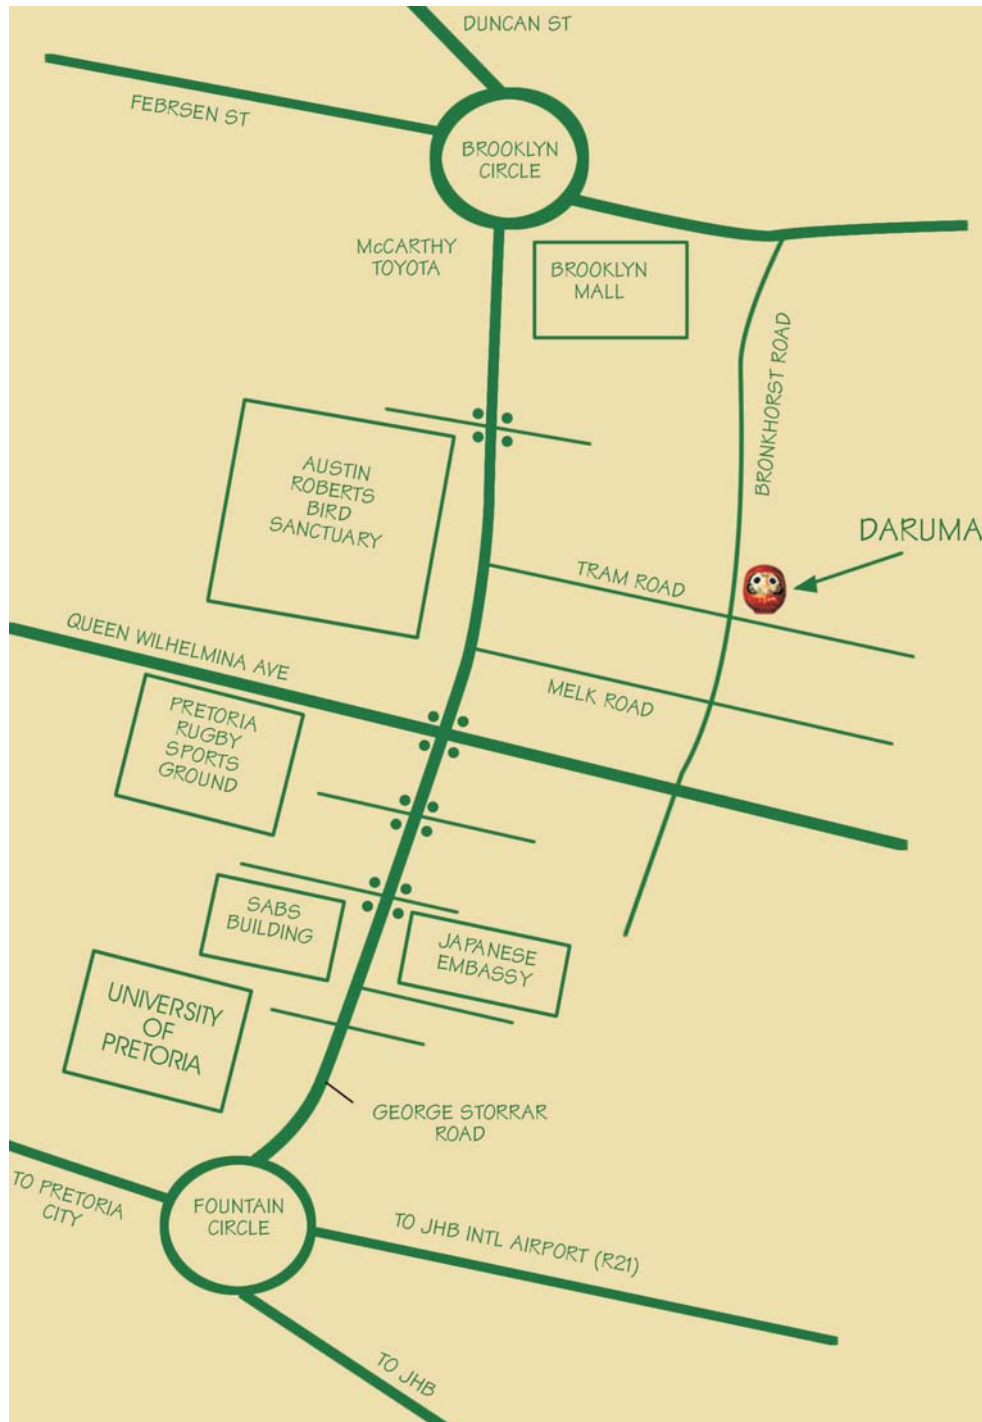

DARUMA

Map for Daruma Brooklyn, Pretoria

From Johannesburg

- Take the N1 North to the R28 towards Pretoria
- Take the Eufees Rd (M7) exit to the T-Junction & turn right
- Follow the Brooklyn (M7) directions around Fountains circle into George Storrar Road
- Follow Map

From the Johannesburg International Airport

- Take the R21 from the airport towards Pretoria
- Follow the Brooklyn directions around the Fountains circle into George Storrar Road
- Follow Map